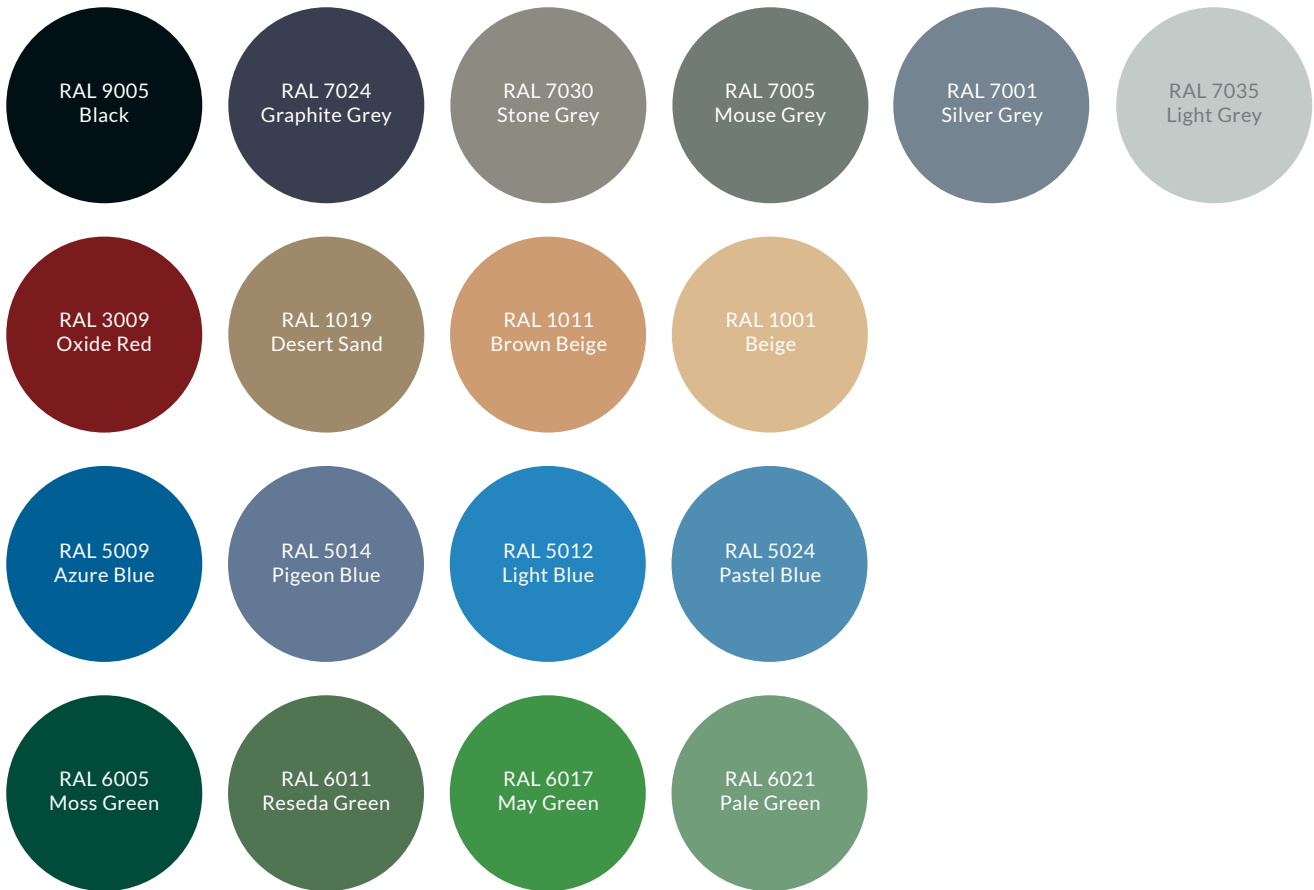

# COLOR CHART

Synthetic Sports Floor Systems

## SURFACE COLORS

## GAME LINE COLORS

Color chart provides a basic representation of color; slight color differences may occur.