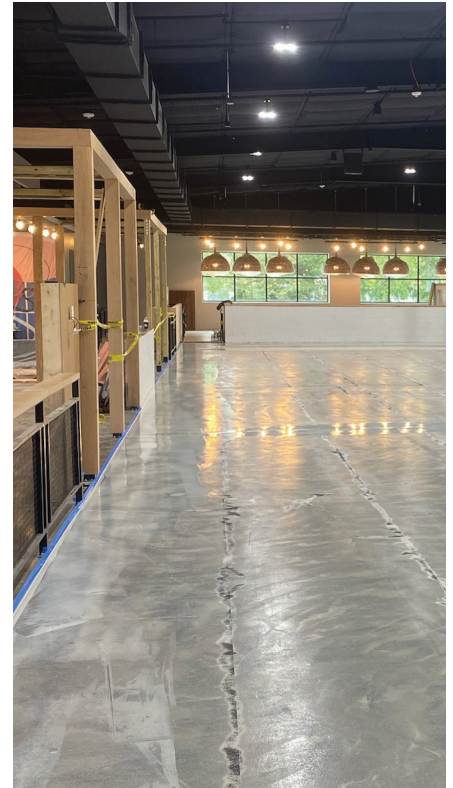

Pad and pour installation