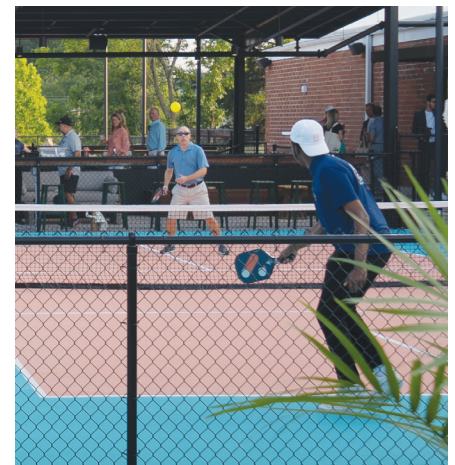

Action Herculon PB Pro outdoor pickleball courts and courtside bar